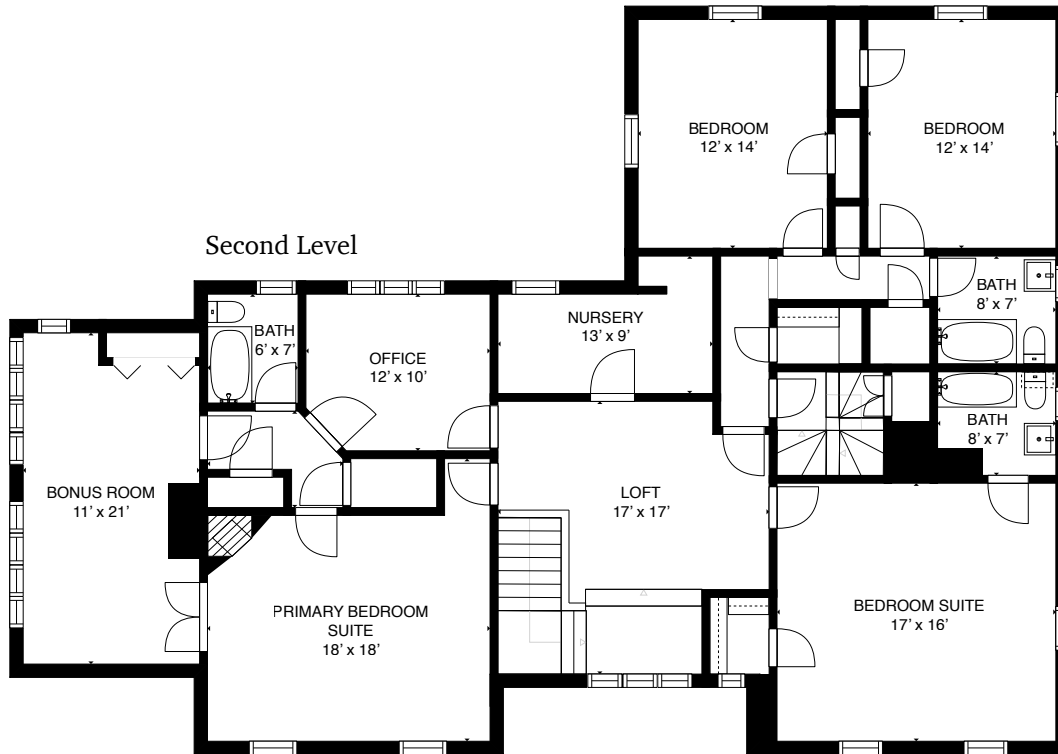

489 Worcester St. - Wellesley, MA

STANLEY J.
PAINÉ
AUCTIONEERS

Glasshouse Media
www.glasshousemedia.com
877.741.5637

Stanley J. Paine
Stanley J Paine Auctioneers
617-731-4455

stan@paineauctioneers.com