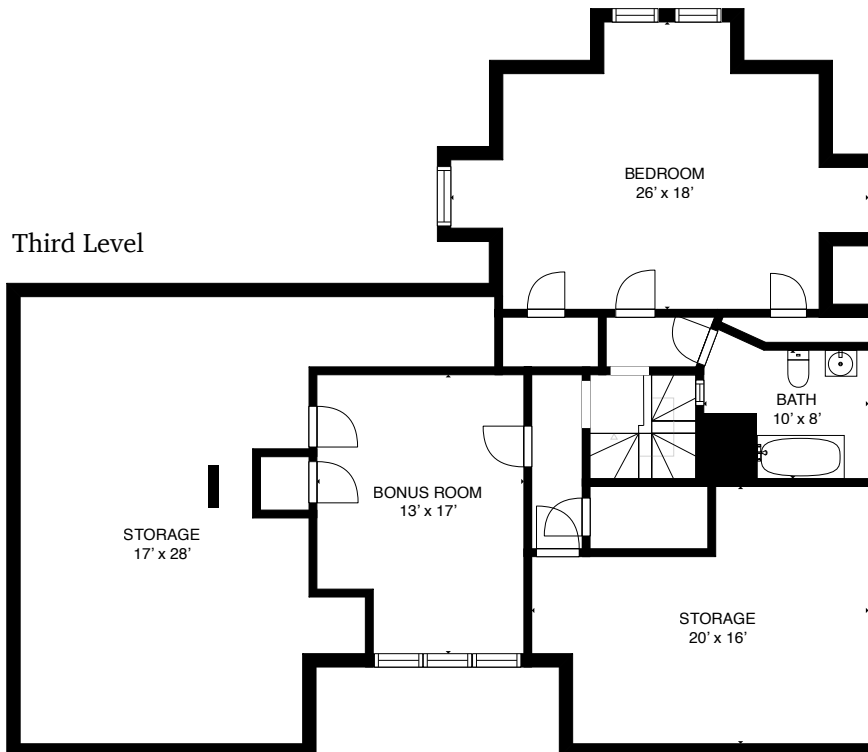

489 Worcester St. - Wellesley, MA

STANLEY J.
PAINÉ
AUCTIONEERS

Glasshouse Media
www.glasshousemedia.com
877.741.5637

Stanley J. Paine
Stanley J Paine Auctioneers
617-731-4455

stan@paineauctioneers.com