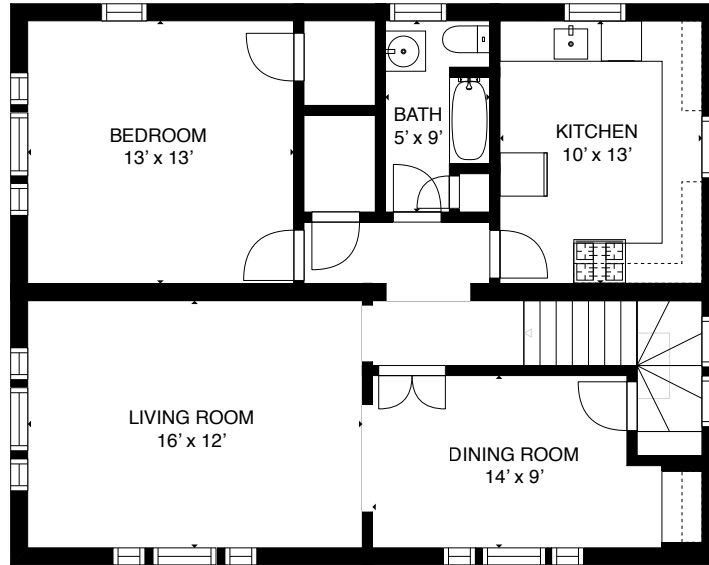

489 Worcester St. - Wellesley, MA

Main Level

Lower Level

Second Level

STANLEY J.
PAINÉ
AUCTIONEERS

Glasshouse Media
www.glasshousemedia.com
877.741.5637

Stanley J. Paine
Stanley J Paine Auctioneers
617-731-4455