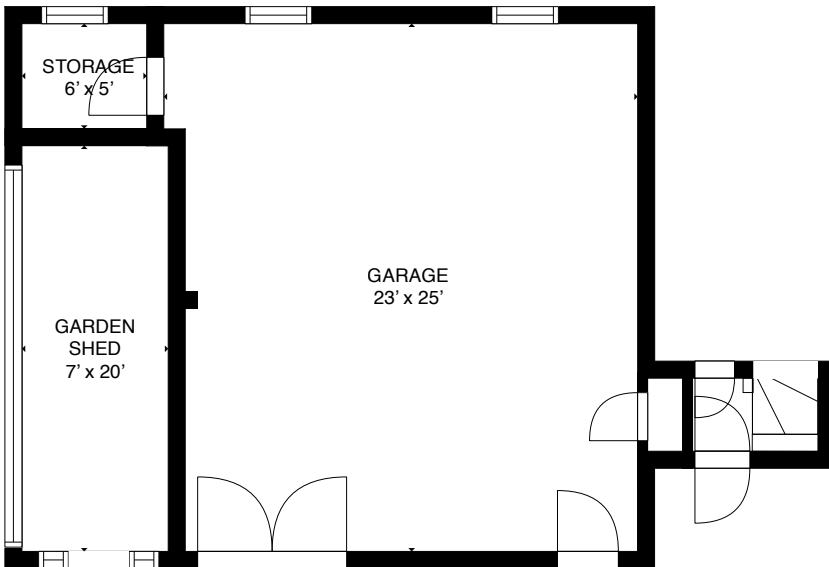

489 Worcester St. - Wellesley, MA

Main Level

Lower Level

Second Level

STANLEY J.
PAINÉ
AUCTIONEERS

Glasshouse Media
www.glasshousemedia.com
877.741.5637

Stanley J. Paine
Stanley J Paine Auctioneers
617-731-4455