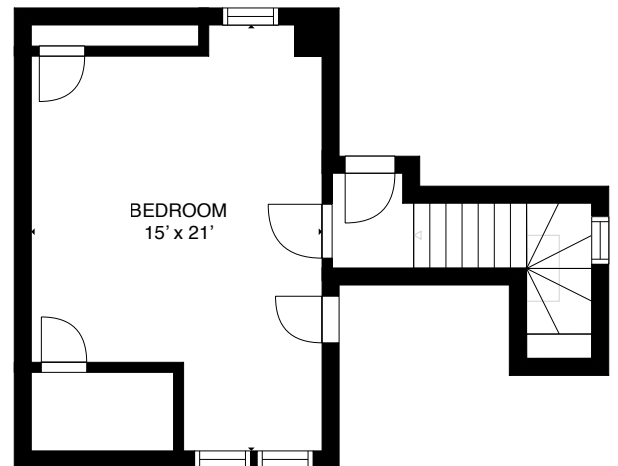

489 Worcester St. - Wellesley, MA

Main Level

Lower Level

Second Level

STANLEY J.
PAINÉ
AUCTIONEERS

Glasshouse Media
www.glasshousemedia.com
877.741.5637

Stanley J. Paine
Stanley J Paine Auctioneers
617-731-4455