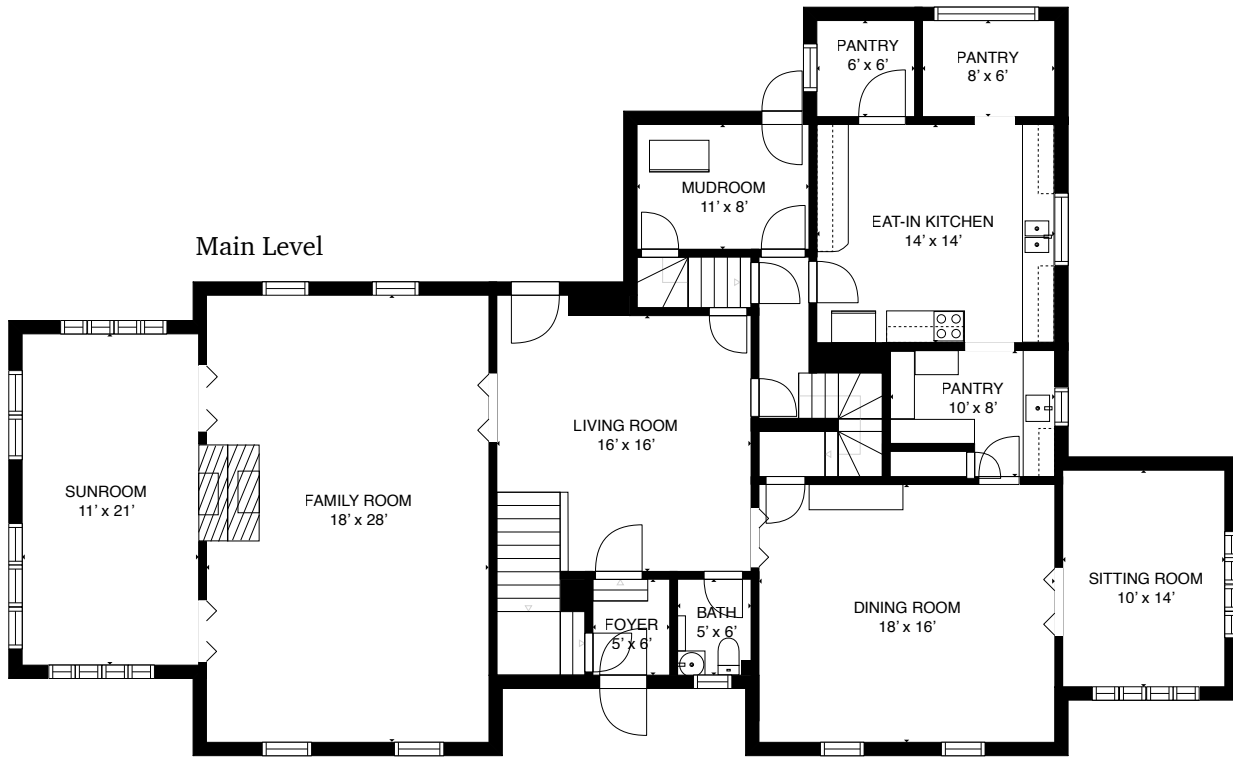

# 489 Worcester St. - Wellesley, MA

STANLEY J.  
**PAINÉ**  
AUCTIONEERS

Glasshouse Media  
www.glasshousemedia.com  
877.741.5637

**Stanley J. Paine**  
Stanley J Paine Auctioneers  
617-731-4455

[stan@paineauctioneers.com](mailto:stan@paineauctioneers.com)