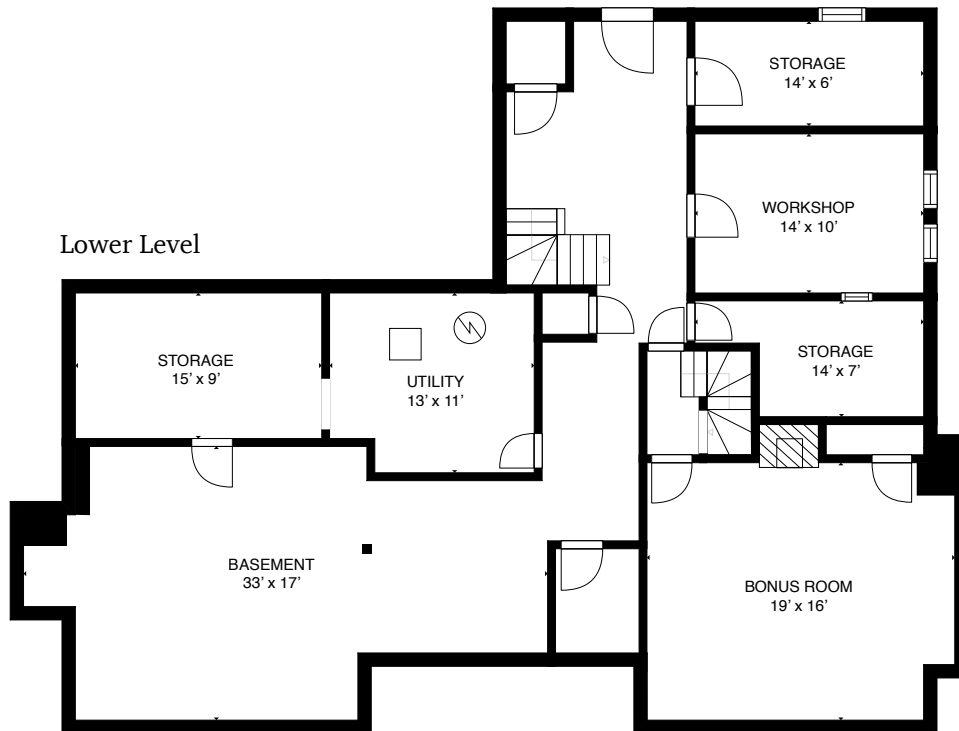

# 489 Worcester St. - Wellesley, MA

STANLEY J.  
**PAINÉ**  
AUCTIONEERS

Glasshouse Media  
www.glasshousemedia.com  
877.741.5637

**Stanley J. Paine**  
Stanley J Paine Auctioneers  
617-731-4455

[stan@paineauctioneers.com](mailto:stan@paineauctioneers.com)